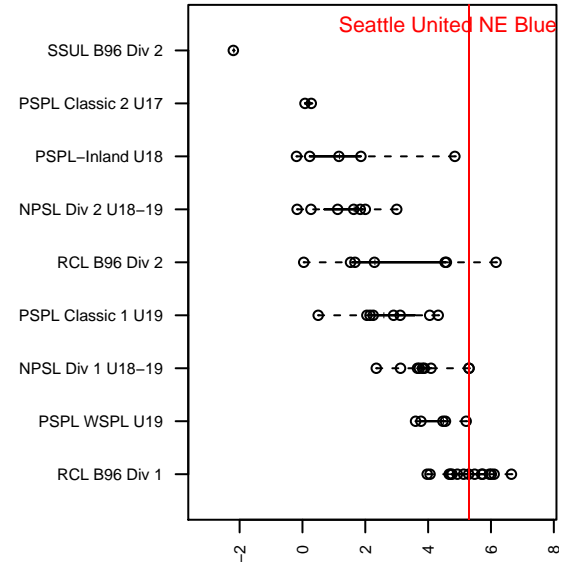

**attack and defense rating
relative to others at age
and all opponents in last 13 months**