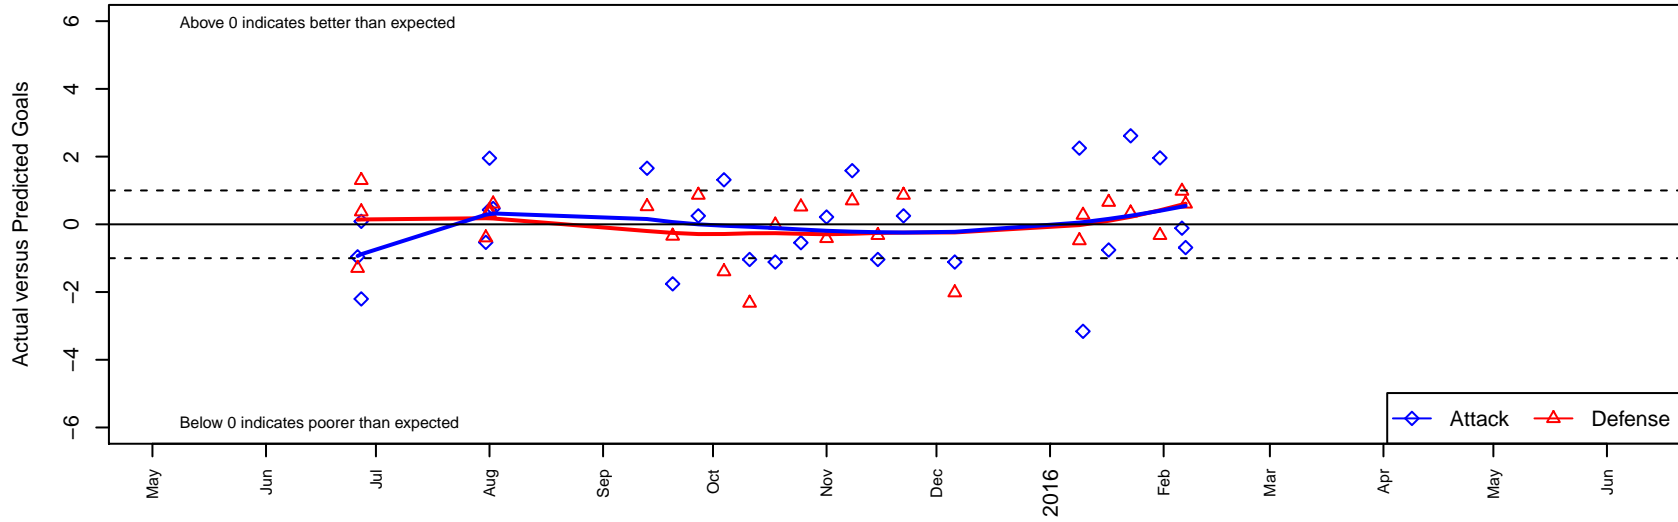

Seattle United NE Blue B97

Seattle United Regional
Seattle, WA
B97 total strength=1779
attack=26.79 defense=33.06
fall league = NPSL Div 1 U18-19

alt names used:
Seattle United NE B97 Blue

Venues played:
2015 RVS Classic BU17-19
2015 WA Rush Cup B19 Silver U19
2015 NPSL Division 1 U18-19
2015 Founders Cup B97

Seattle United NE Blue B97
Dots are actual minus expected GF (blue circles) and GA (red triangles).
Blue line is smoothed change in attack strength. Red is smoothed change in defense strength.

**attack and defense variance (black dot)
relative to other teams
and top 10 in region**